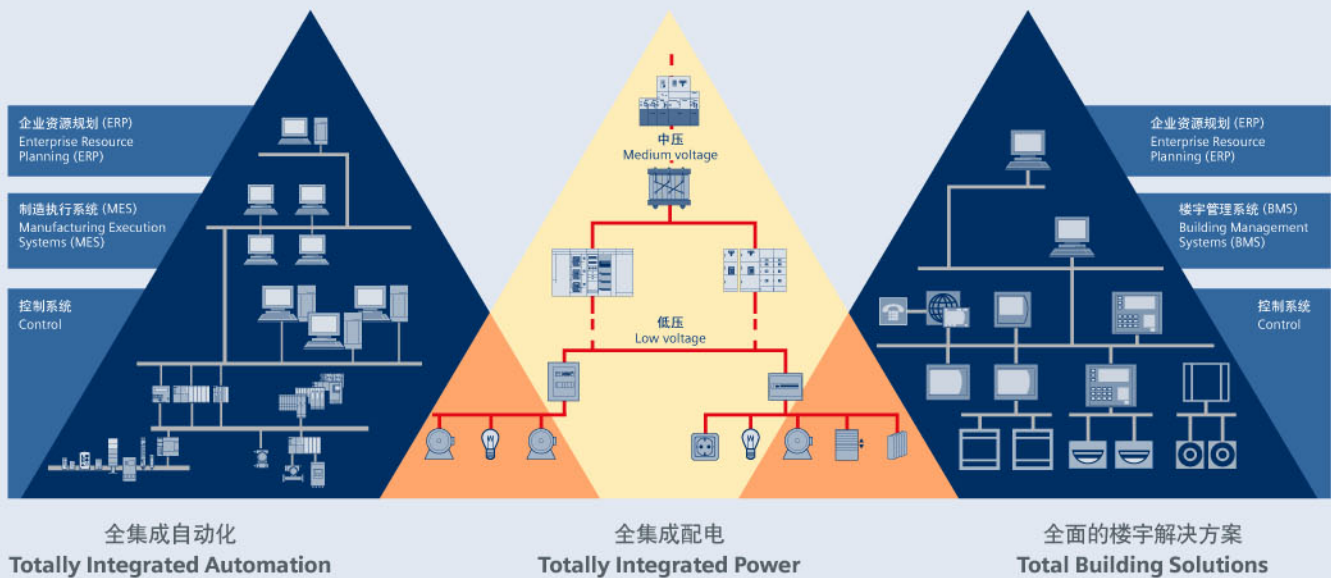

全集成配电：商用和工业建筑自动化的基础

Totally Integrated Power:

Basis for automation in commercial and industrial buildings

通过全集成配电 (TIP)，西门子为商用和工业建筑的配电提供了综合的解决方案——从中压设备直到墙壁插座。全集成配电基于集成规划与设置、完全协同的产品和系统、以及连接工业自动化和楼宇自动化的配电系统接口的通讯与软件模块，以此提供独特的节约潜力。

除配电外，源自西门子的全面楼宇解决方案 (TBS) 还拥有控制功能，例如热力、通风和空调系统、门禁系统、视频监控、火灾报警、撤离和消防系统，以及提供其它便利的功能——甚至有窗户和百叶窗控制功能。

全集成自动化 (TIA) 是完成工业特定自动化解决方案的基础，以满足客户要求，提高生产率，保证高度的投资安全性。

采用 TIA 的公司可改善其整体作业流程和分布式运营。籍以西门子对其产品、服务和应用专业知识的长期连续创新和承诺，全集成自动化可为每个工业领域客户提供最全面的高度集成的解决方案平台。

With **Totally Integrated Power** Siemens offers integrated solutions for electrical power distribution in commercial and industrial buildings – from medium voltage down to wall outlets. Totally Integrated Power is based on the integration of planning and configuration, well-matched products and systems, as well as communication and software modules for interfacing the power distribution systems for industrial automation and building automation, and thus offers distinct savings potentials.

Besides power distribution, our **Total Building Solutions** also boast control functionalities for example for heating, ventilation and air-conditioning systems, access control, video monitoring, fire alarm, evacuation and fire-extinguishing systems, as well as for any other convenience function – even windows and shutters.

Totally Integrated Automation (TIA) is the basis for implementing industry-specific automation solutions which, when synchronized with customer re-

quirements, delivers increased productivity while maintaining a high level of investment security.

Using TIA companies improve their overall process and discrete operations. Totally Integrated Automation offers customers the most comprehensive, tightly integrated solution platform for every industry available from a single supplier and is based on Siemens' commitment to long-term continuous innovation of its products, services and application expertise.